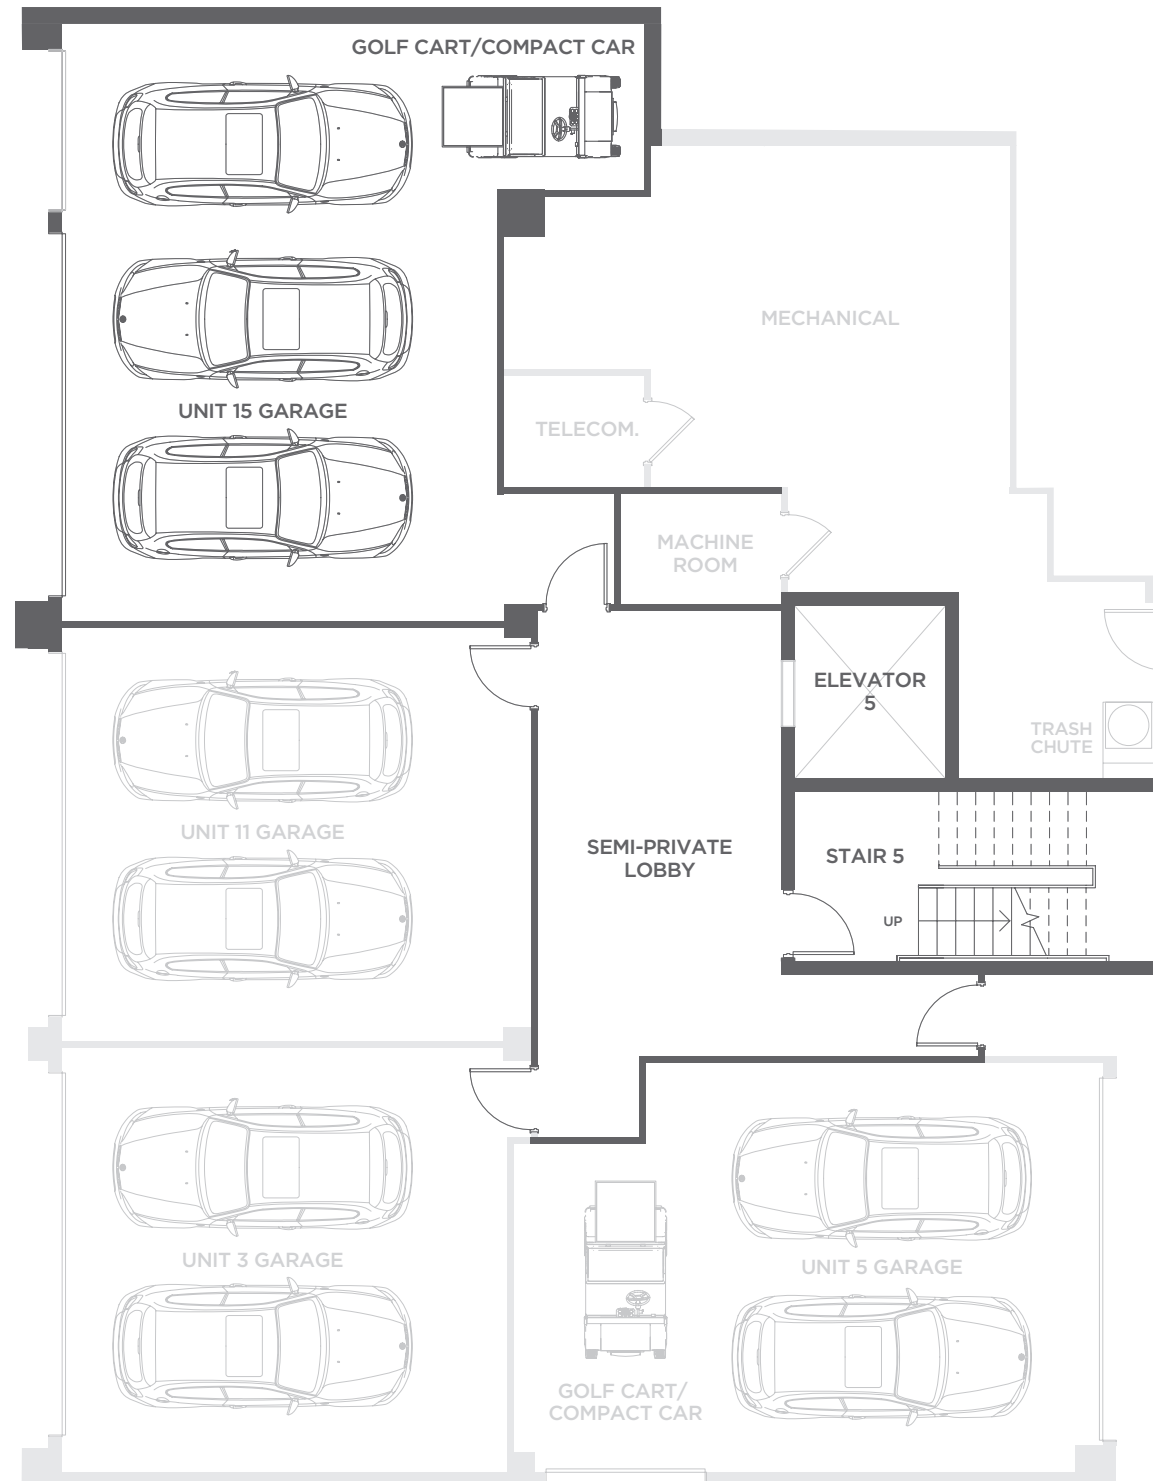

# MIRO

## ENTRY PLAN

### THIRD FLOOR

<b>5</b>	<b>6.5</b>	<b>4,473</b>	<b>938</b>	<b>1,705</b>	<b>716</b>	<b>7,832</b>
BEDROOMS	BATHS	A/C LIVING AREA	COVERED TERRACES	OPEN TERRACE	A/C GARAGE	TOTAL AREA

1901 SOUTH OCEAN BOULEVARD, DELRAY BEACH, FLORIDA 33483  
 OCEANDELRAY.COM | (800) 793-9783