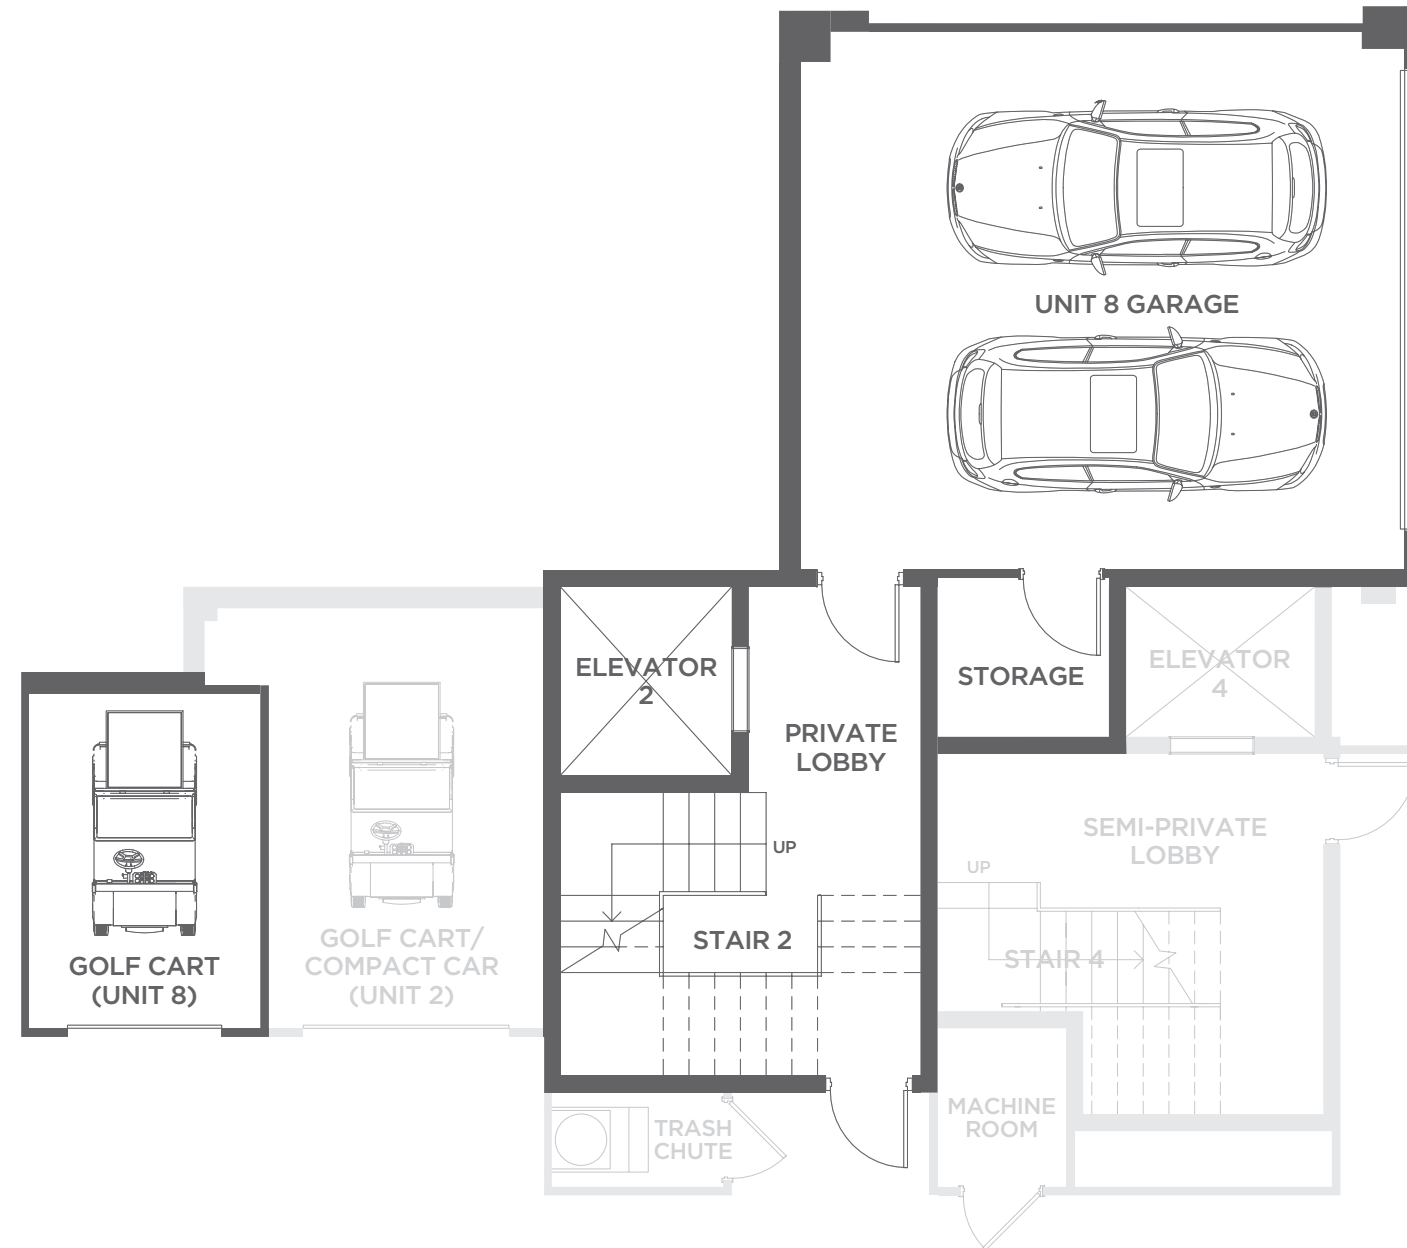

MATISSE

ENTRY PLAN

SECOND FLOOR

4	4.5	3,830	725	490	153	5,198
BEDROOMS	BATHS	A/C LIVING AREA	COVERED TERRACES	A/C GARAGE	NON-A/C GOLF CART GARAGE	TOTAL AREA

1901 SOUTH OCEAN BOULEVARD, DELRAY BEACH, FLORIDA 33483